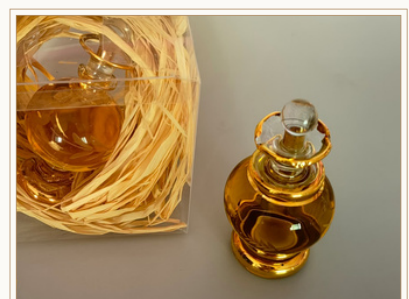

AMBER PERFUME 30ML

10 JOD

Min order 10 bottles. Production 7 days.