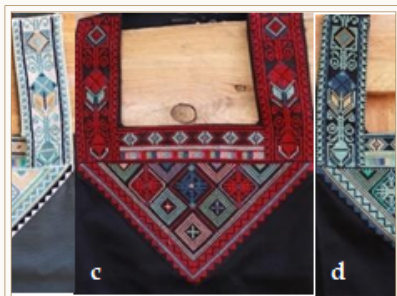

EMBROIDERED APRON

31 JOD

Min order 1 piece, 4 days production