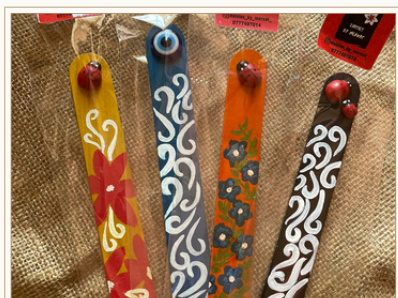

BOOKMARKS

3 JOD

Min order 10. Production 5 days.
Customized.