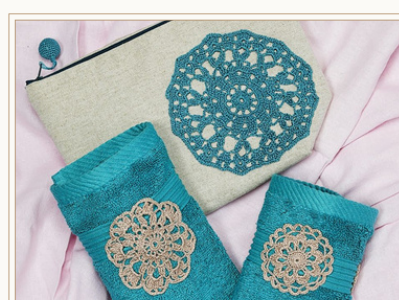

10 JOD

Min order 1 pouch. Production 3 days. Customized.

HAND EMBROIDERED POUCH

12 JOD

Min order 1 piece, production 3 days.

COSMETIC BAG

20 JOD

Min order 1 bag, production time 3 days. Customized.